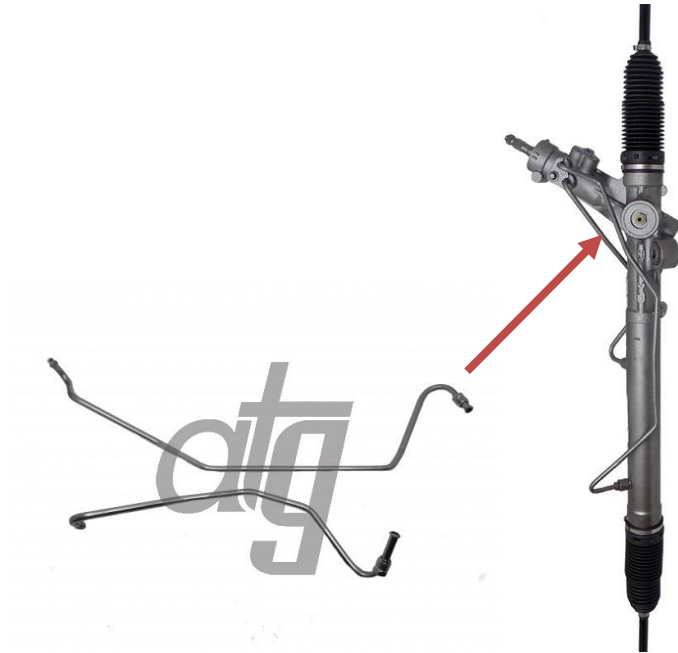

Power steering rack hard lines (tubes) Part No. 20120046

Application
MERCEDES Viano W639 2003- FWD
MERCEDES Vito W639 2003- FWD
MERCEDES Mixto W639 2003- FWD

FITS THE FOLLOWING

Steering rack part number	Crossreferences	Application
ATGR23881RB	MERCEDES 6394600100, 639460200080, A6394601600, 6394601600, A639460100080, A6394603300, 639460100080, 6394603300, A6394602000, 6394602000, A639460120080, 639460120080, A6394601000, A6394602400, 6394601000, 6394602400, A639460160080, 639460160080, A6394601200, 6394601200, A6394600100, A639460200080	Mercedes-Benz Viano I (W639) (2003 - 2010) Viano I (W639) (2010 - 2014) Vito II (W639) (2003 - 2010) Vito II (W639) (2010 - 2014)